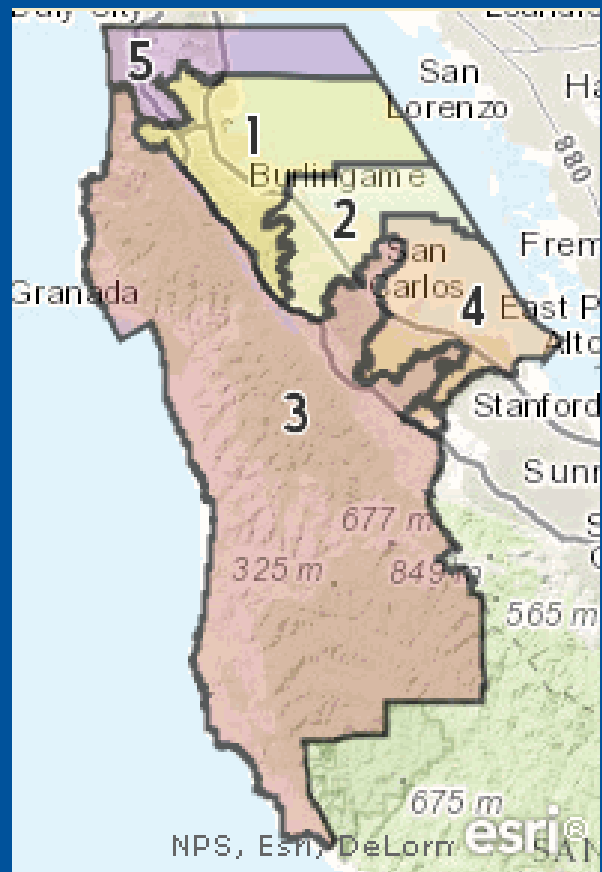

Tuesday, June 25 — East Palo Alto

6:30 p.m. - 8:30 p.m.

East Palo Alto Council Chambers
2415 University Avenue, East Palo Alto

Thursday, July 11 — Millbrae

6:30 p.m. - 8:30 p.m.

Millbrae Community Center
477 Lincoln Circle, Millbrae